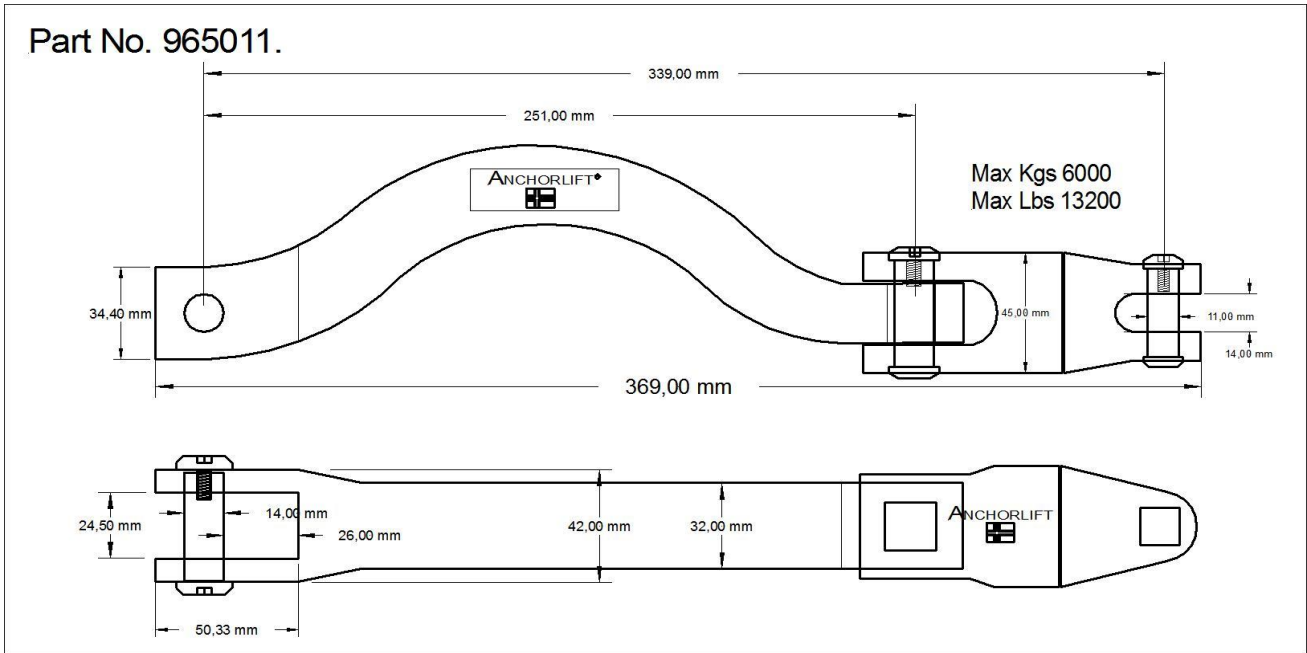

Part No: Anchors up to 10kg - 22lbs
965008 Anchor Turner Kit. Anchor Turner 965008 + Swivel 964408

Part No. 965008.

Part No: Anchors up to 30kg - 66lbs
965010 Anchor Turner Kit. Anchor Turner 965010 + Swivel 964410

Part No. 965010.

Part No: Anchors up to 50kg - 110lbs
965011 Anchor Turner Kit. Anchor Turner 965011 + Swivel 964411

Part No: Anchors up to 120kg - 264lbs
965012 Anchor Turner Kit. Anchor Turner 965012 + Swivel 964412