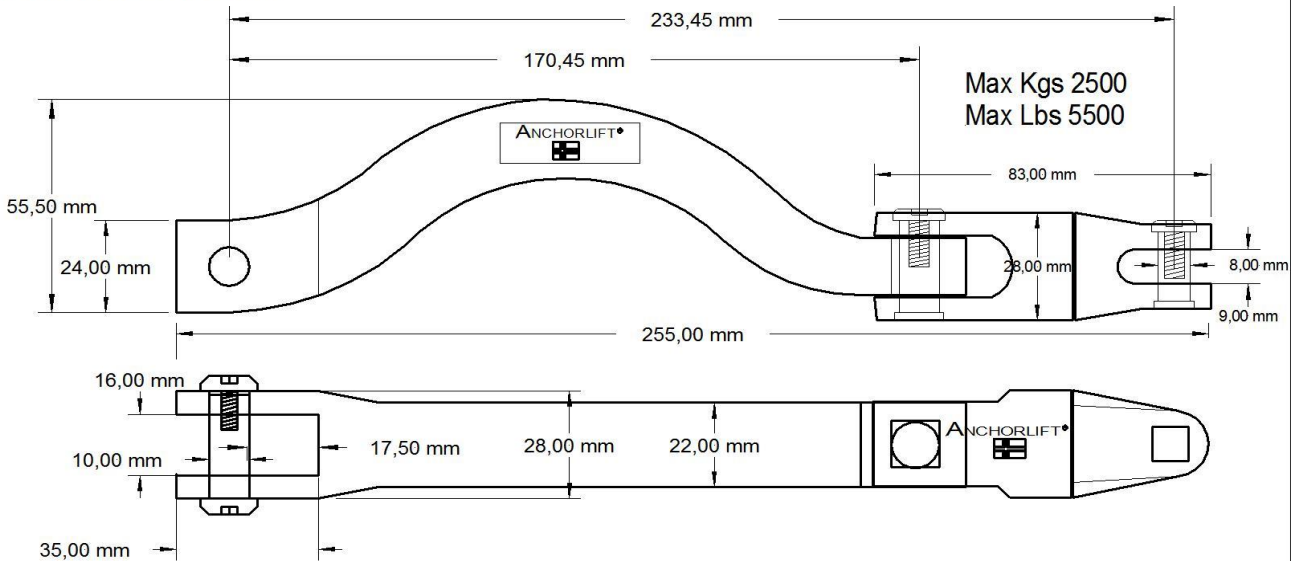

Part No: Anchors up to 10kg - 22lbs
965008 Anchor Turner Kit. Anchor Turner 965008 + Swivel 964408

Part No. 965008.

Part No: Anchors up to 30kg - 66lbs
965010 Anchor Turner Kit. Anchor Turner 965010 + Swivel 964410

Part No. 965010.

Part No: Anchors up to 50kg - 110lbs
965011 Anchor Turner Kit. Anchor Turner 965011 + Swivel 964411

Part No: Anchors up to 120kg - 264lbs
965012 Anchor Turner Kit. Anchor Turner 965012 + Swivel 964412