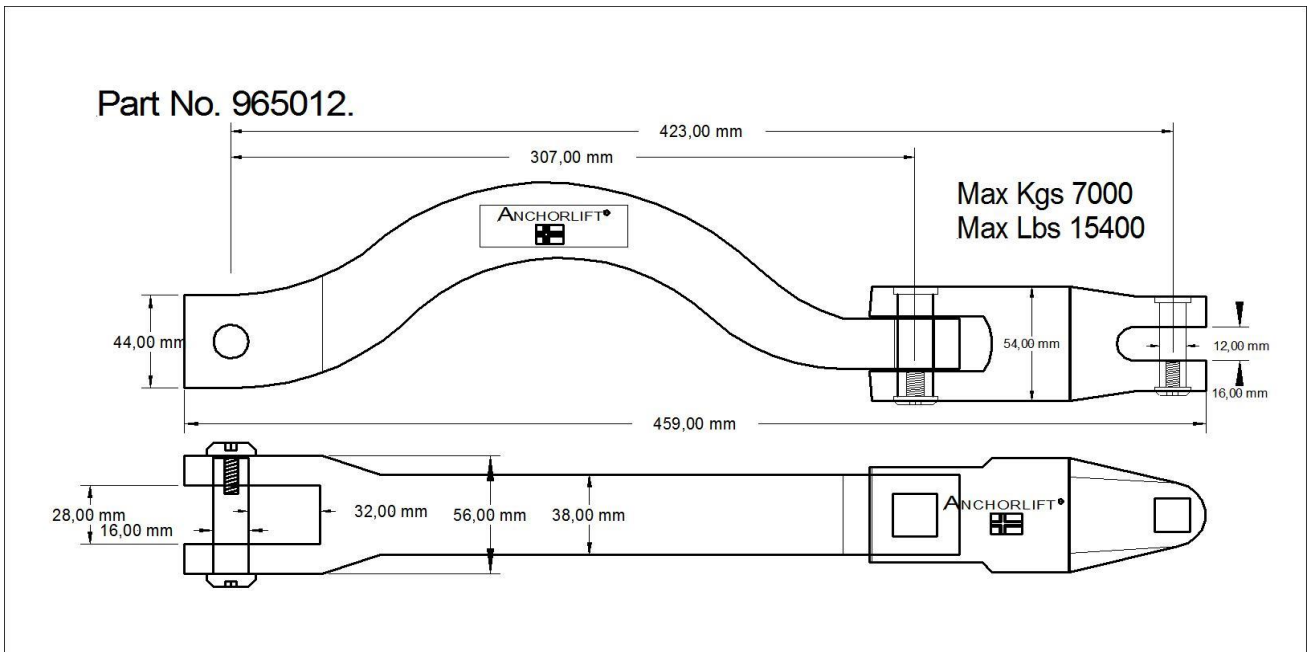

Part No: Anchors up to 10kg - 22lbs
965008 Anchor Turner Kit. Anchor Turner 965008 + Swivel 964408

Part No. 965008.

Part No: Anchors up to 30kg - 66lbs
965010 Anchor Turner Kit. Anchor Turner 965010 + Swivel 964410

Part No. 965010.

Part No: Anchors up to 50kg - 110lbs
965011 Anchor Turner Kit. Anchor Turner 965011 + Swivel 964411

Part No: Anchors up to 120kg - 264lbs
965012 Anchor Turner Kit. Anchor Turner 965012 + Swivel 964412