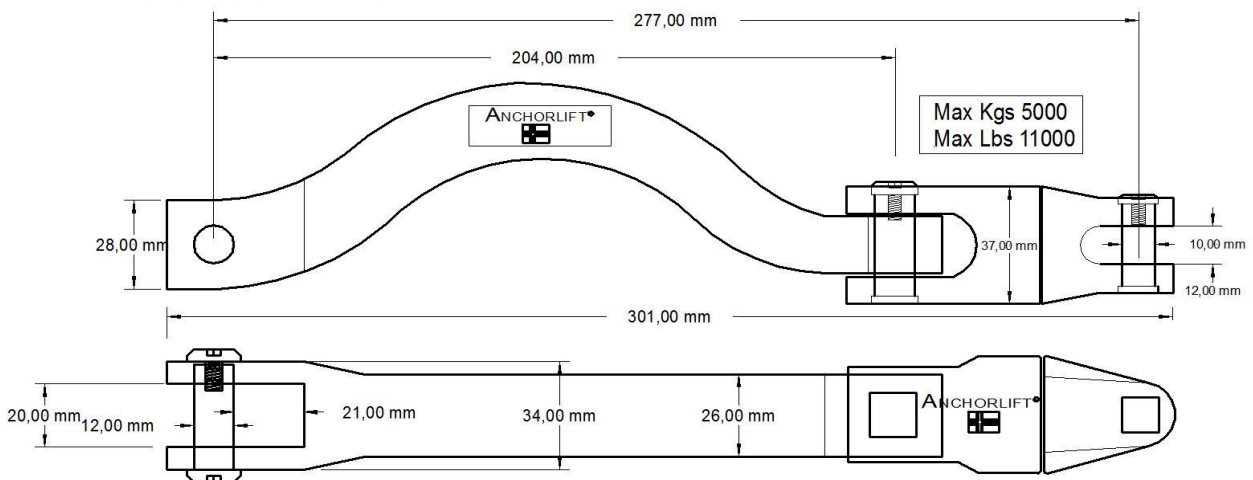

Part No: Anchors up to 10kg - 22lbs
965008 Anchor Turner Kit. Anchor Turner 965008 + Swivel 964408

Part No. 965008.

Part No: Anchors up to 30kg - 66lbs
965010 Anchor Turner Kit. Anchor Turner 965010 + Swivel 964410

Part No. 965010.

Part No: Anchors up to 50kg - 110lbs
965011 Anchor Turner Kit. Anchor Turner 965011 + Swivel 964411

Part No: Anchors up to 120kg - 264lbs
965012 Anchor Turner Kit. Anchor Turner 965012 + Swivel 964412