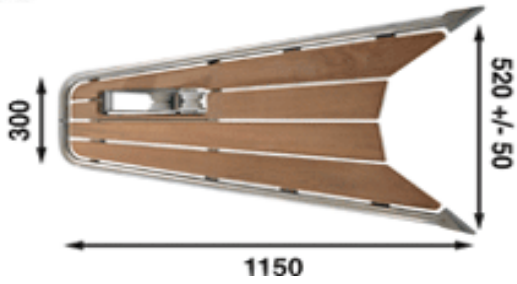

# ANCHORLIFT<sup>®</sup>

WORLD CLASS WINDLASS SYSTEM

**Bow pulpits Motor Boats**

- 92100
- 92101
- 92203
- 92204

- Bow pulpits motor without roller L 70cm 27,5"
- Bow pulpits motor with roller L 70cm 27,5"
- Ladder 2 step
- Ladder 4 step

**Bow pulpits Sail Boats**

- 92201
- 92203
- 92204

- Bow pulpits sail with roller L 115cm 45,3"
- Ladder 2 step
- Ladder 4 step