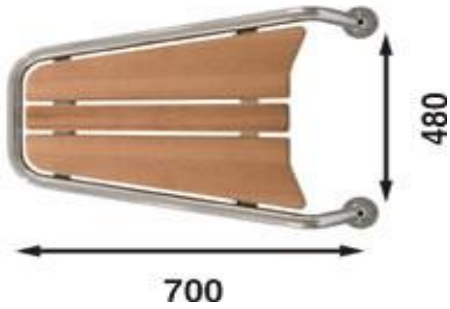

# ANCHORLIFT<sup>®</sup>

WORLD CLASS WINDLASS SYSTEM

**Bow pulpits Motor Boats**

- 92100
- 92101
- 92203
- 92204

- Bow pulpits motor without roller L 70cm 27,5"
- Bow pulpits motor with roller L 70cm 27,5"
- Ladder 2 step
- Ladder 4 step

**Bow pulpits Sail Boats**

- 92201
- 92203
- 92204

- Bow pulpits sail with roller L 115cm 45,3"
- Ladder 2 step
- Ladder 4 step